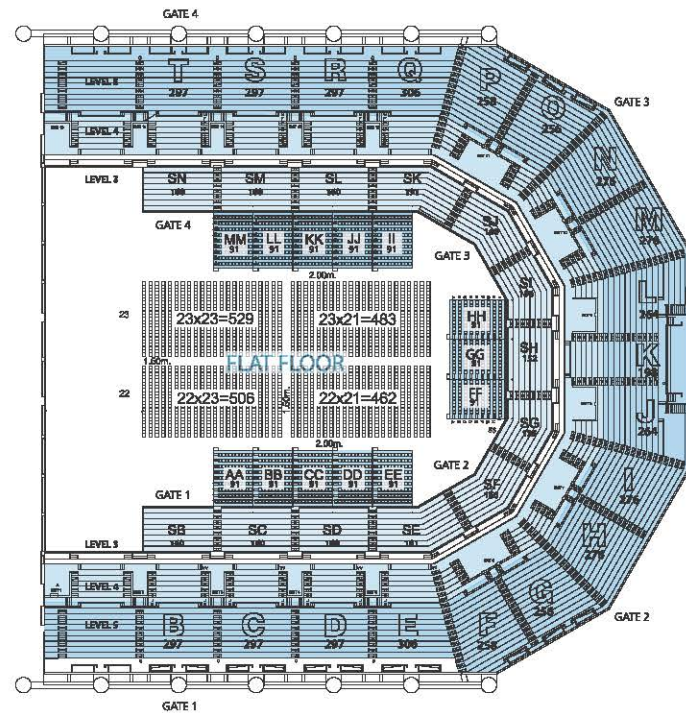

11,440 SEATS WITHOUT PORTABLE RISER

ZONE	LEVEL 4-5 SEATS	ZONE	LEVEL 3 SEATS	ZONE	LEVEL 1 SEATS
B	297	SB	160	-	-
C	297	SC	160	-	-
D	297	SD	160	-	-
E	306	SE	191	-	-
F	258	SF	160	-	-
G	256	SG	136	-	-
H	276	SH	152	-	-
I	276	SI	136	-	-
J	264	SJ	160	-	-
K	198	SK	191	-	-
L	264	SL	160	-	-
M	276	SM	160	-	-
N	276	SN	160	-	-
O	256				
P	258		2,086		
Q	306				
R	297	VIP RM. 1-25			THEATRE FLAT Floor Full
S	297		522		3,580
T	297				
TOTAL	5,252		2,608		3,580
TOTAL 11,440 SEATS					

11,023 SEATS WITH PORTABLE RISER

ZONE	LEVEL 4-5 SEATS	ZONE	LEVEL 3 SEATS	ZONE	LEVEL 1 SEATS
B	297	SB	160	AA	91
C	297	SC	160	BB	91
D	297	SD	160	CC	91
E	306	SE	191	DD	91
F	258	SF	160	EE	91
G	256	SG	136	FF	91
H	276	SH	152	GG	91
I	276	SI	136	HH	91
J	264	SJ	160	II	91
K	198	SK	191	JJ	91
L	264	SL	160	KK	91
M	276	SM	160	LL	91
N	276	SN	160	MM	91
O	256				
P	258		2,086		1,183
Q	306				
R	297	VIP RM. 1-25			THEATRE FLAT Floor
S	297		522		1,980
T	297				
TOTAL	5,252		2,608		3,163
TOTAL 11,023 SEATS					